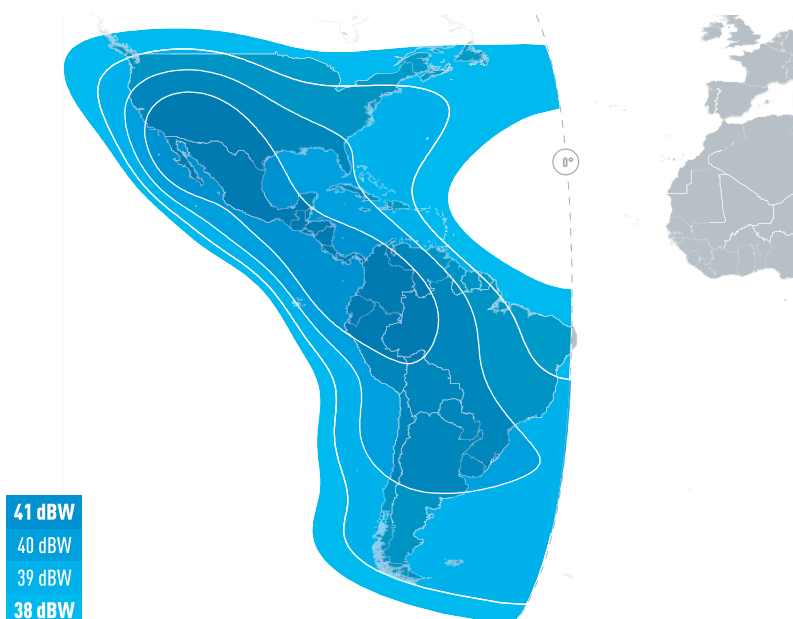

## PREMIUM NEIGHBOURHOOD FOR THE AMERICAS

KU-BAND 1 NORTH AMERICAN DOWNLINK COVERAGE

C-BAND PAN-AMERICAN DOWNLINK COVERAGE

### C and Ku-band hemi coverage for North and South America.

The 117° West location is the premium TV neighborhood for Latin America, offering pan-regional distribution of major networks and content providers. With an extremely strong cable head-end penetration, top pay-TV operators in Latin America receive their content from 117° West.

# PREMIUM NEIGHBOURHOOD FOR THE AMERICAS

KU-BAND 2 HEMI DOWNLINK COVERAGE

KU-BAND 3 SOUTH AMERICA DOWNLINK COVERAGE

## ORBITAL POSITION

116..8 degrees West