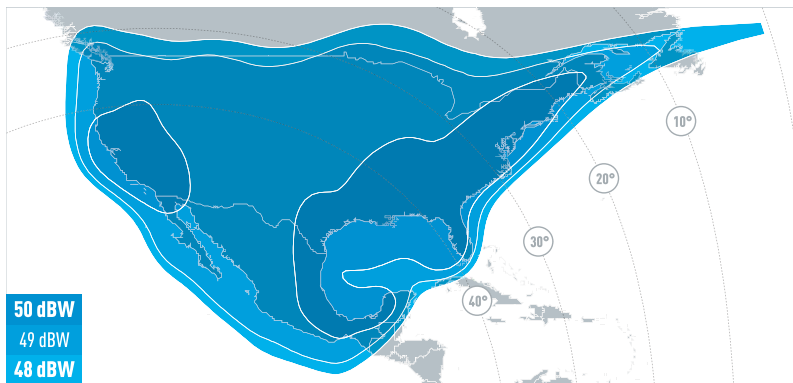

## PREMIUM NEIGHBOURHOOD FOR THE AMERICAS

KU-BAND 1 NORTH AMERICAN DOWNLINK COVERAGE

C-BAND PAN-AMERICAN DOWNLINK COVERAGE

### C and Ku-band hemi coverage for North and South America.

The 117° West location is the premium TV neighborhood for Latin America, offering pan-regional distribution of major networks and content providers. With an extremely strong cable head-end penetration, top pay-TV operators in Latin America receive their content from 117° West.