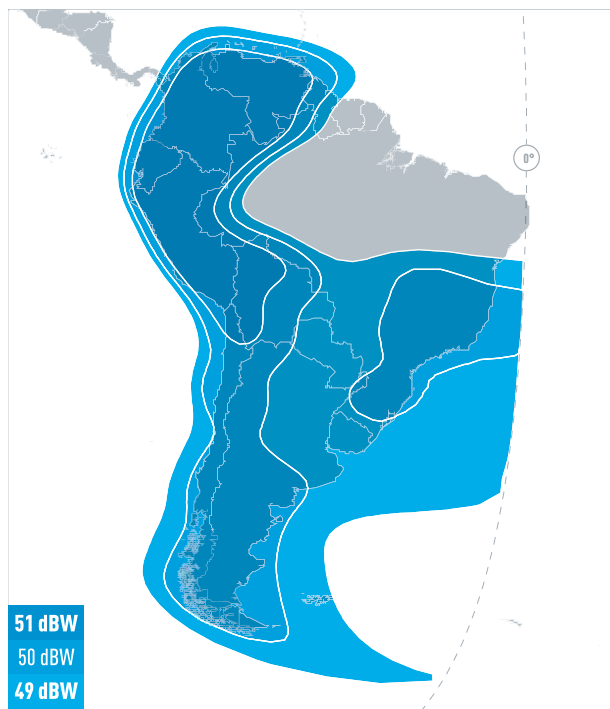

### C and Ku-band hemi coverage for North and South America.

The 117° West location is the premium TV neighborhood for Latin America, offering pan-regional distribution of major networks and content providers. With an extremely strong cable head-end penetration, top pay-TV operators in Latin America receive their content from 117° West.

Around 500 TV channels, 150 in HD, are currently distributed to over 100 million TV homes across the continent. 117° West is also a growing free-to-air TV neighborhood with 140 TV channels broadcasting in the clear, including channels from key regional public and private broadcasters.

With spectrum availability in the higher 200 MHz of C-band, bandwidth is not affected by the FCC 5G Auction.

In addition, EUTELSAT 117 West A provides exceptional levels of throughput in North America and the Andean region. This satellite offers excellent performance for social connectivity projects, cellular backhaul and VSAT networks, among others.

# PREMIUM NEIGHBOURHOOD FOR THE AMERICAS

KU-BAND 2 HEMI DOWNLINK COVERAGE

KU-BAND 3 SOUTH AMERICA DOWNLINK COVERAGE