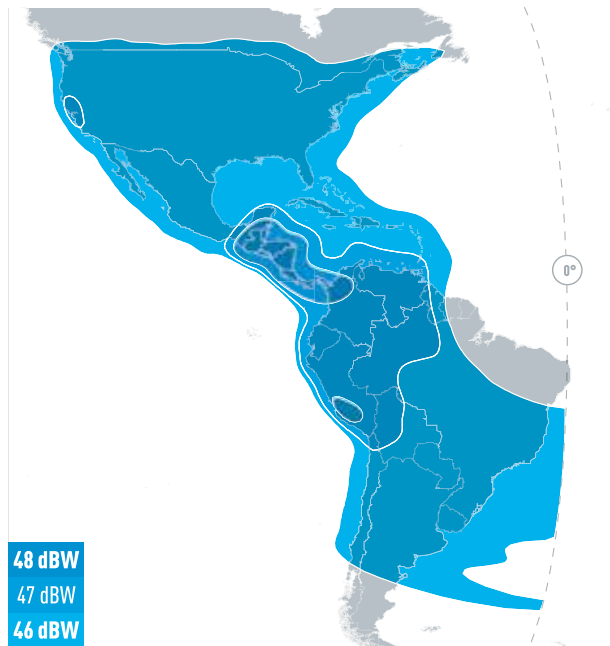

PREMIUM NEIGHBOURHOOD FOR THE AMERICAS

KU-BAND 2 HEMI DOWNLINK COVERAGE